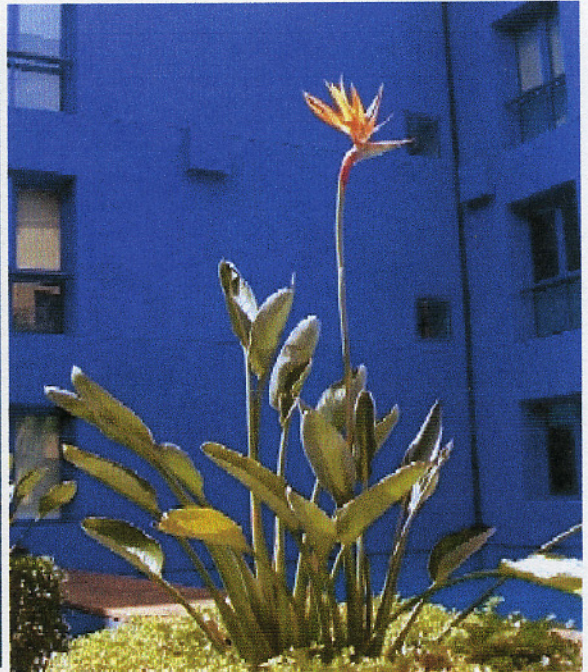

Genus: *Strelitzia*
Species: *reginae*
Cultivar:
Family: Strelitziaceae

Common Name: Bird of paradise

Origin: South Africa

Stanford

Kind of Plant: Perennial

Seasonal Habit: Evergreen

Growth Habit: Upright clump

Height: 5 to 6 ft

Width: 5 to 6 ft

Light Needs: Sun-Part Sun

Water Needs: Medium

Special Identifying Features

Leaves: 1½ foot long green leaves on long petioles.

Bark/Twig: Trunkless

Flowers: Large, 8-10", orange, blue, and white flowers, look like head of crested tropical birds, on long stiff stems. Blooms much of the year.

Fruit:

Disease(s): Sensitive to frost, crown rot.

(Refer to Disease and Pest Control chart for treatments.)

Pest(s): Harbors snails and slugs.

Special Points: Hardy to 28 degrees F - needs protection in winter. Official city flower of Los Angeles.

Campus Location: 1) Schwab Center - Vidilakis Courtyard, 2) Cedar Hall entry courtyard