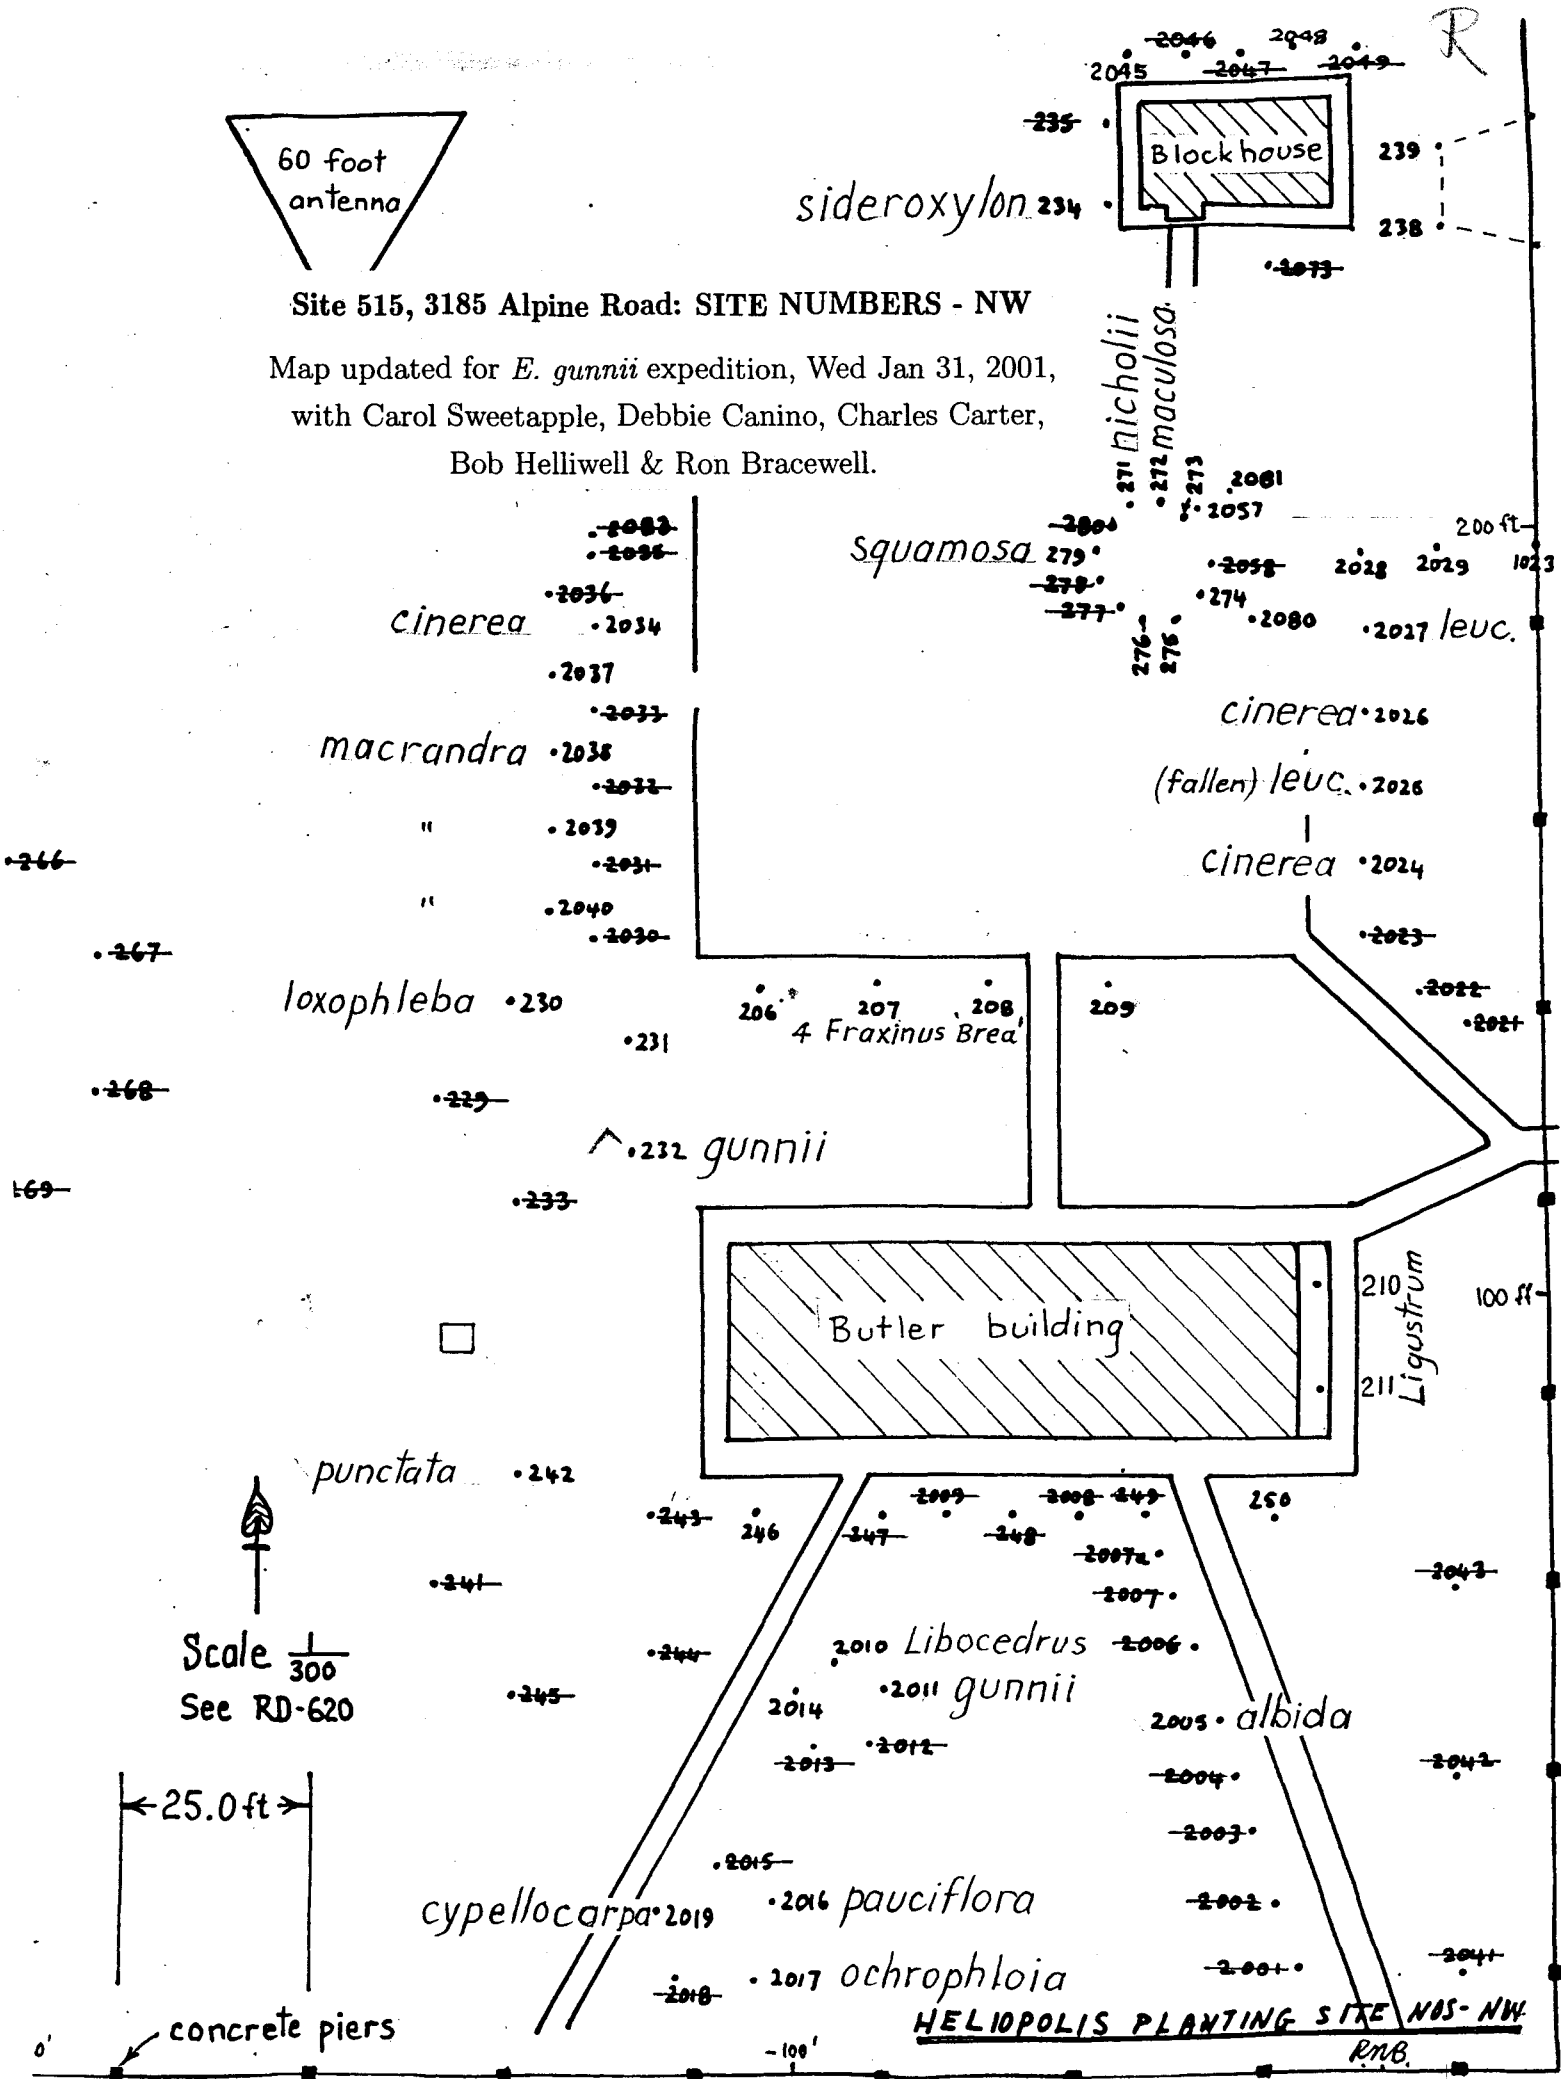

Site 515, 3185 Alpine Road: SITE NUMBERS - NW

Map updated for *E. gunnii* expedition, Wed Jan 31, 2001,  
with Carol Sweetapple, Debbie Canino, Charles Carter,  
Bob Helliwell & Ron Bracewell.

Scale  $\frac{1}{300}$   
See RD-620

25.0 ft

concrete piers

HELIPOLIS PLANTING SITE NOS - NW

RMB