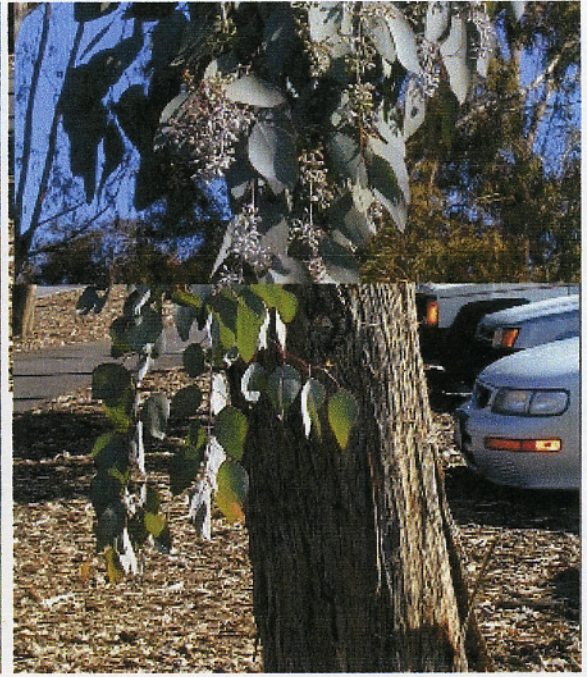

Genus: *Eucalyptus*
Species: *polyanthemos*
Cultivar:
Family: Myrtaceae

Common Name: Silver dollar gum, Red box

Origin: Australia

Stanford

Kind of Plant: Tree

Seasonal Habit: Evergreen

Growth Habit: Upright

Height: 45 to 60 ft.

Width: 30 to 45 ft.

Light Needs: Sun

Water Needs: Drought Tolerant - performs well with no irrigation after first 2 years.

Special Identifying Features

Leaves: Simple, grey green, oval to nearly round, 2" to 3".

Bark/Twig: Rough gray woven appearance.

Flowers: Creamy white clusters in winter.

Fruit: Tiny capsules in many-branched clusters.

Disease(s):

(Refer to Disease and Pest Control chart for treatments.)

Pest(s): *Eucalyptus* longhorn borer

Special Points: Common in Santa Clara Valley. Florists use a different tree, *E. pulverulenta*.

Campus Location: 1) Campus Drive near Bonair Siding, 2) Serra Lot, 3) Pearce Mitchell